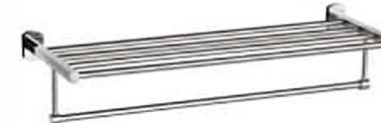

62390
Name: toilet brush holder
Material: zinc
Surface: chrome

62324
Name: towel bar
Material: zinc
Surface: chrome

62348
Name: double towel bar
Material: zinc
Surface: chrome

62302
Name: towel shelf
Material: zinc
Surface: chrome