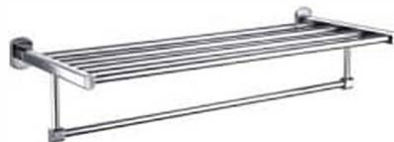

81202

Name: towel shelf
Material: aluminium
Surface: light