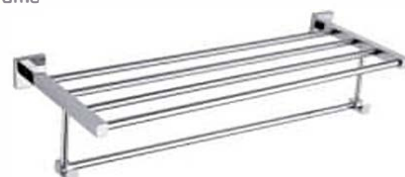

71290

Name: toilet brush holder
Material: brass
Surface: chrome

71224

Name: towel bar
Material: brass
Surface: chrome

71248

Name: double towel bar
Material: brass
Surface: chrome

71202

Name: towel shelf
Material: brass
Surface: chrome