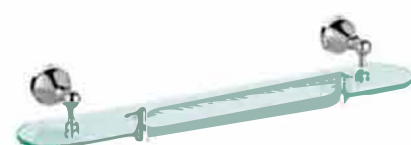

71402

Name: towel shelf
Material: brass
Surface: chrome

71451

Name: glass shelf
Material: brass
Surface: chrome

71500 Serie

71588

Name: robe hook
Material: brass
Surface: chrome

71588-3