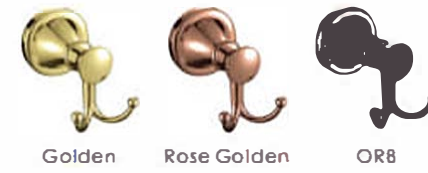

Golden   Rose Golden   ORB

61700 Serie