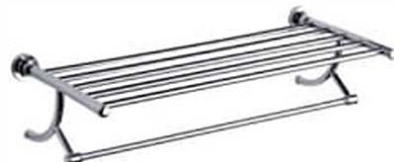

64502
Name: towel shelf
Material: zinc
Surface: chrome