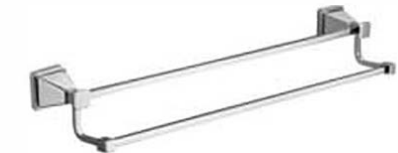

62148
Name: double towel bar
Material: zinc
Surface: chrome