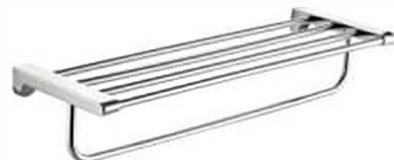

62490

Name: toilet brush holder
Material: zinc
Surface: chrome

62424

Name: towel bar
Material: zinc
Surface: chrome

62448

Name: double towel bar
Material: zinc
Surface: chrome

62402

Name: towel shelf
Material: zinc
Surface: chrome