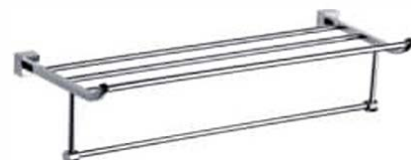

71690

Name: toilet brush holder
Material: brass
Surface: chrome

71624

Name: towel bar
Material: brass
Surface: chrome

71648

Name: double towel bar
Material: brass
Surface: chrome

71602

Name: towel shelf
Material: brass
Surface: chrome